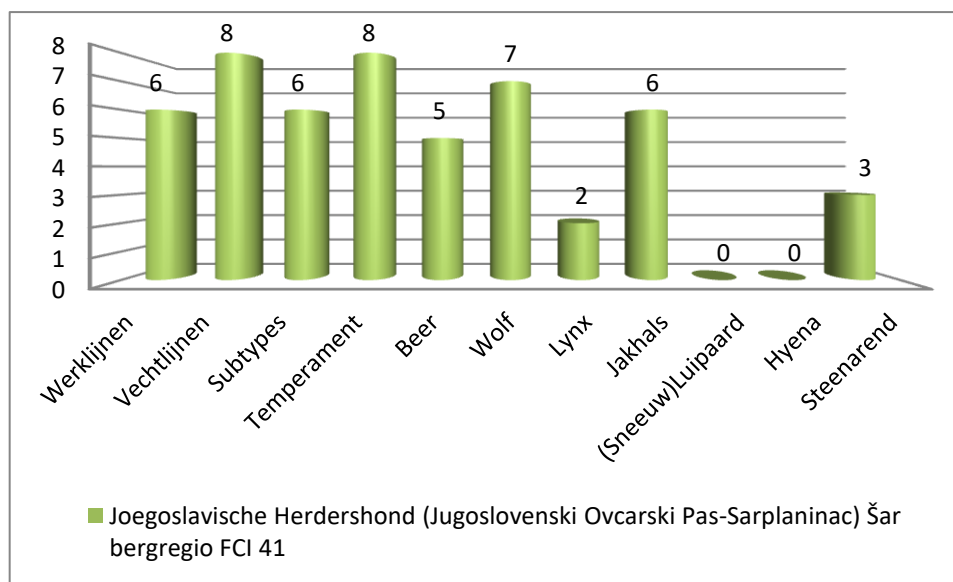

KvK: 74452800

Roemeense Mioritic Herdershond

Canine Efficiency©

Raymond Dorgelo – Founder & owner

Tel: +31618973629

Email: canine.efficiency@gmail.com

Web: <https://www.canineefficiency.com>

KvK: 74452800

Zuid-Russische Herdershond

Canine Efficiency©

Raymond Dorgelo – Founder & owner

Tel: +31618973629

Email: canine.efficiency@gmail.com

Web: <https://www.canineefficiency.com>

KvK: 74452800

Joegoslavische Herdershond

Canine Efficiency©

Raymond Dorgelo – Founder & owner

Tel: +31618973629

Email: canine.efficiency@gmail.com

Web: <https://www.canineefficiency.com>

KvK: 74452800

Servische Herdershond

Canine Efficiency©