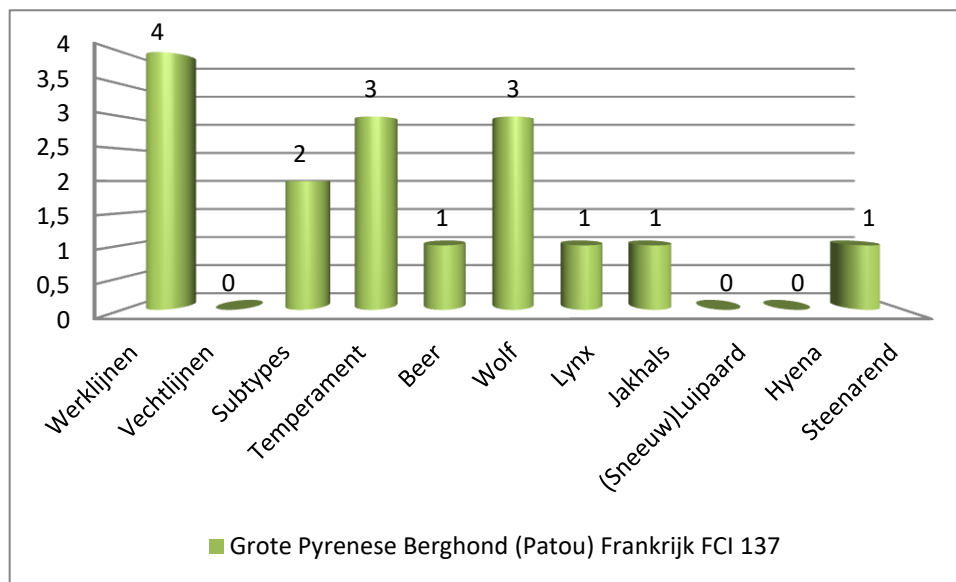

Grote Pyrenese Berghond