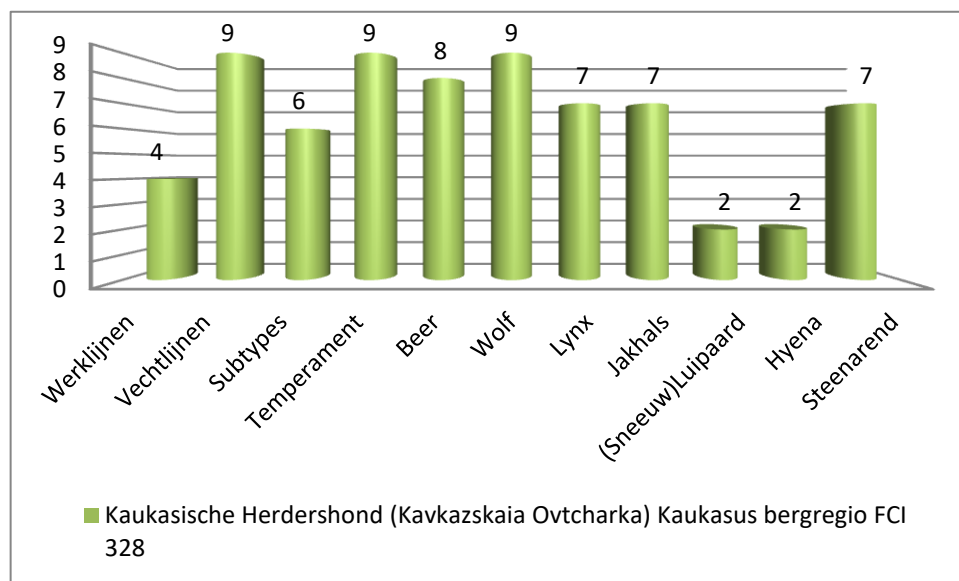

Kaukasische Herdershond