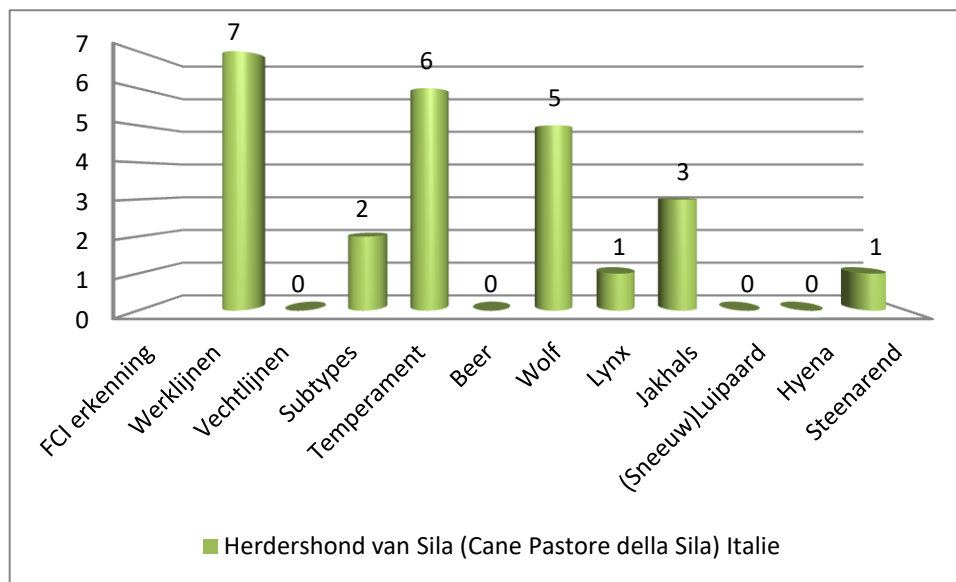

Tel: +31618973629

Email: canine.efficiency@gmail.com

Web: <https://www.canineefficiency.com>

KvK: 74452800

Herdershond van Sila

Canine Efficiency©

Raymond Dorgelo – Founder & owner

Tel: +31618973629