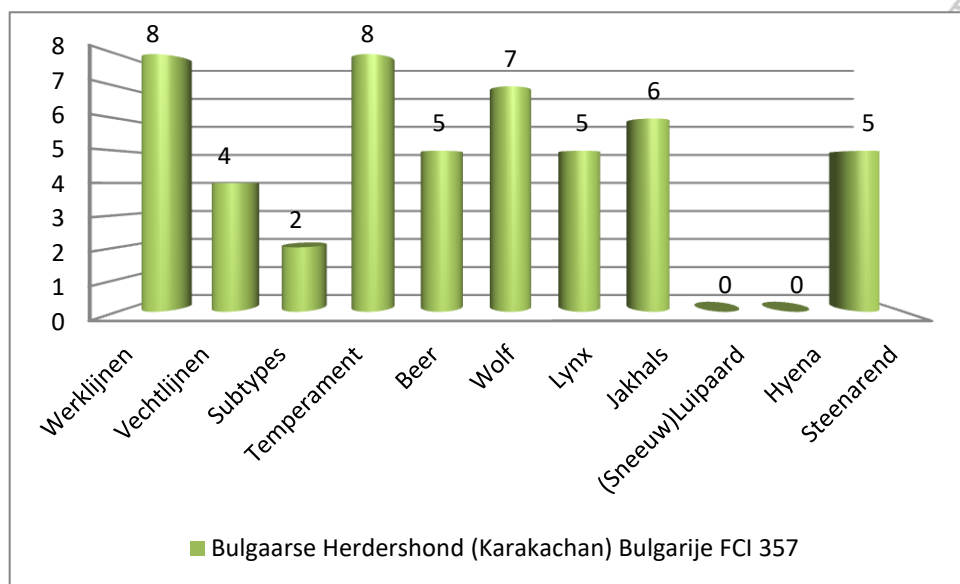

Raymond Dorgelo – Founder & owner

Tel: +31618973629

Email: canine.efficiency@gmail.com

Web: <https://www.canineefficiency.com>

KvK: 74452800

Bulgaarse Herdershond

Canine Efficiency©

Raymond Dorgelo – Founder & owner