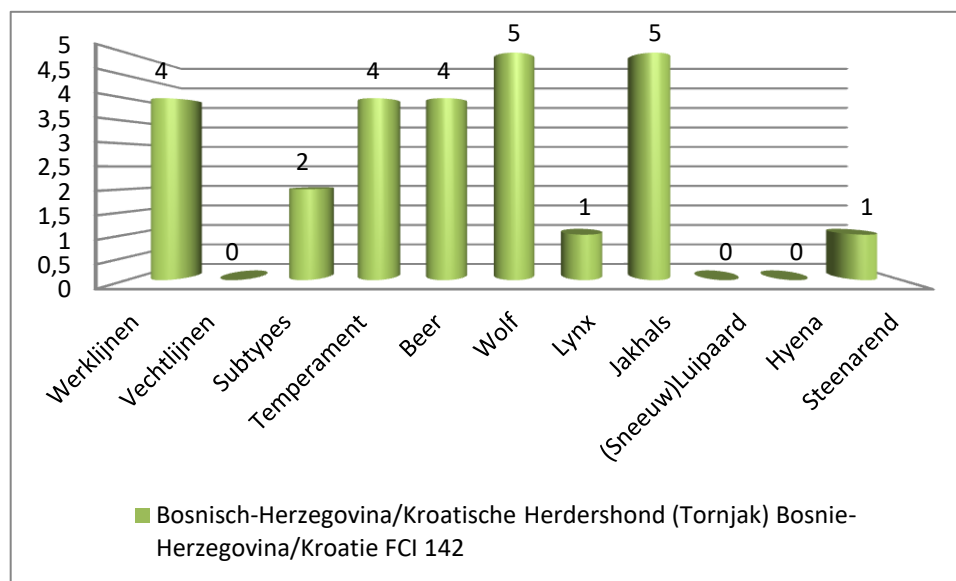

Canine Efficiency©

Raymond Dorgelo – Founder & owner

Tel: +31618973629

Email: canine.efficiency@gmail.com

Web: <https://www.canineefficiency.com>

KvK: 74452800

Bosnisch-Herzegovina/Kroatische Herdershond

Canine Efficiency©