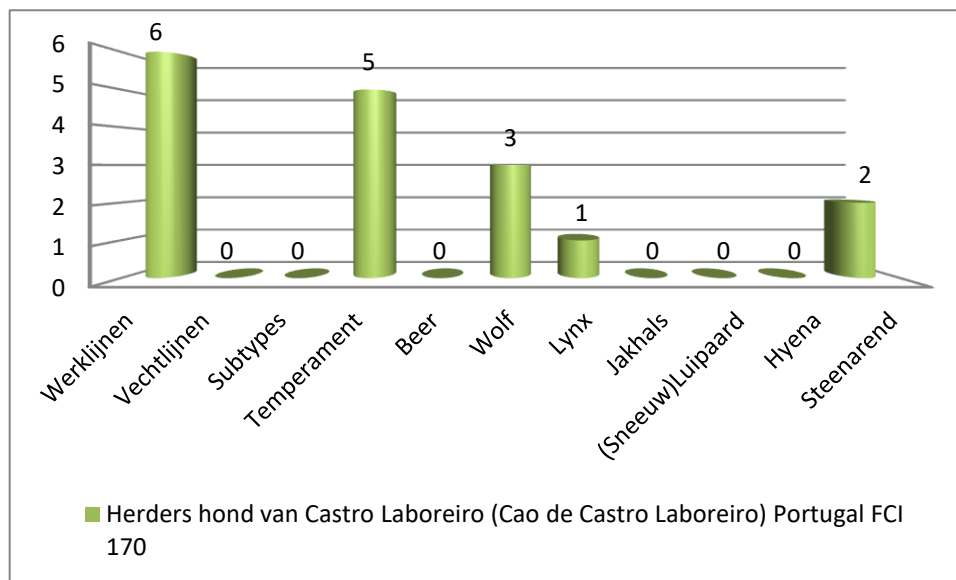

Herdershond van Serra da Estrela

Canine Efficiency©

Raymond Dorgelo – Founder & owner

Tel: +31618973629

Email: canine.efficiency@gmail.com

Web: <https://www.canineefficiency.com>

KvK: 74452800

Herdershond van Castro Laboreiro