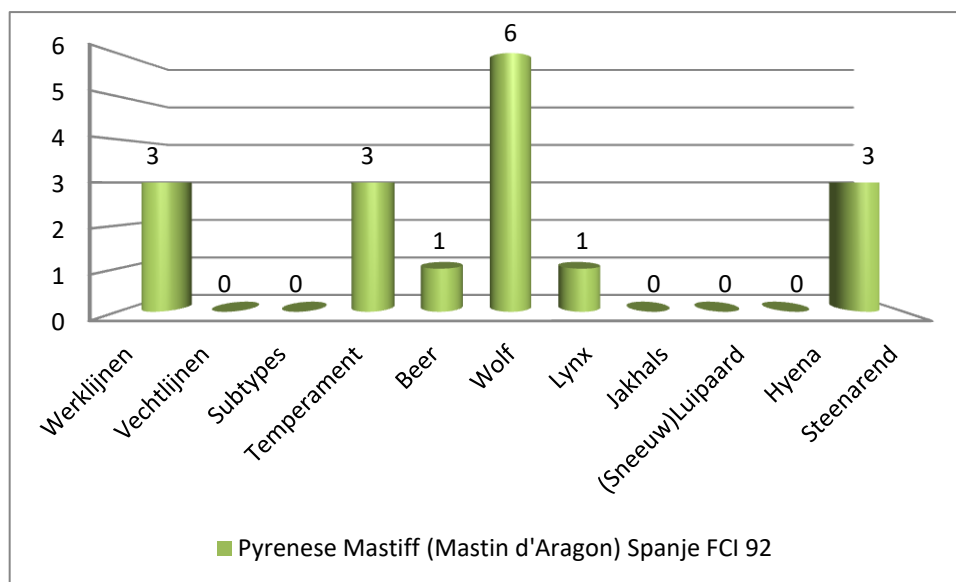

Pyrenese Mastiff