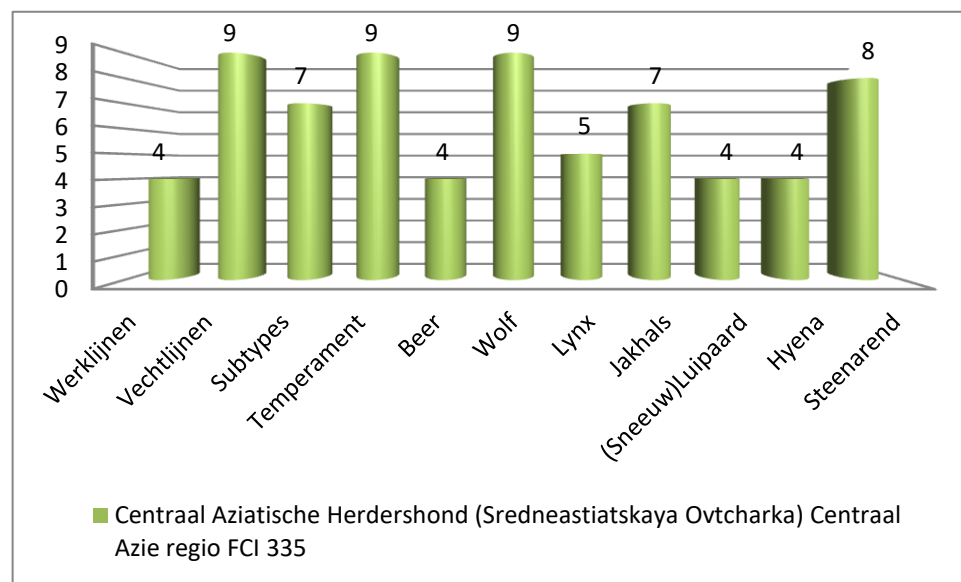

Tel: +31618973629

Email: canine.efficiency@gmail.com

Web: <https://www.canineefficiency.com>

KvK: 74452800

Centraal Aziatische Herdershond

Canine Efficiency©

Raymond Dorgelo – Founder & owner

Tel: +31618973629