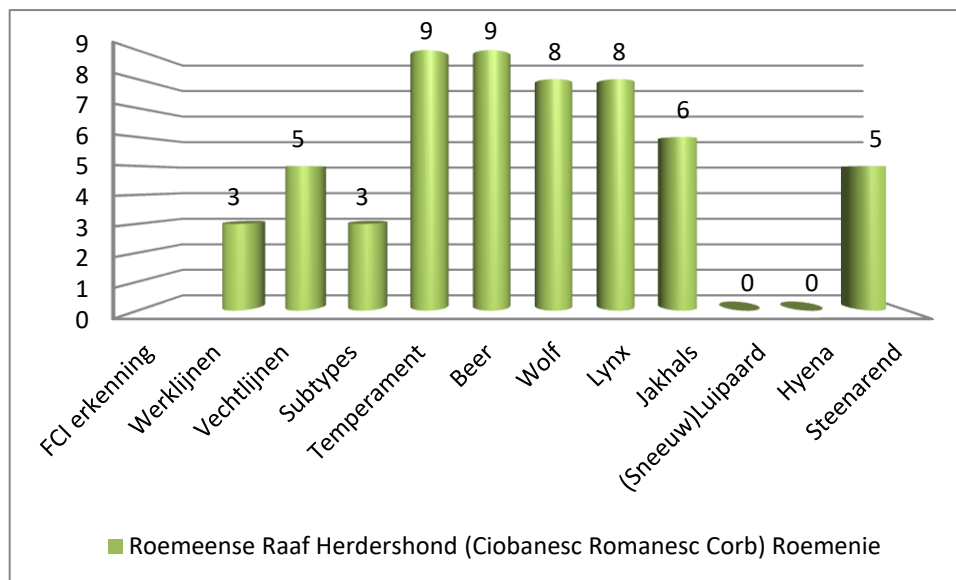

Roemeense Raaf Herdershond