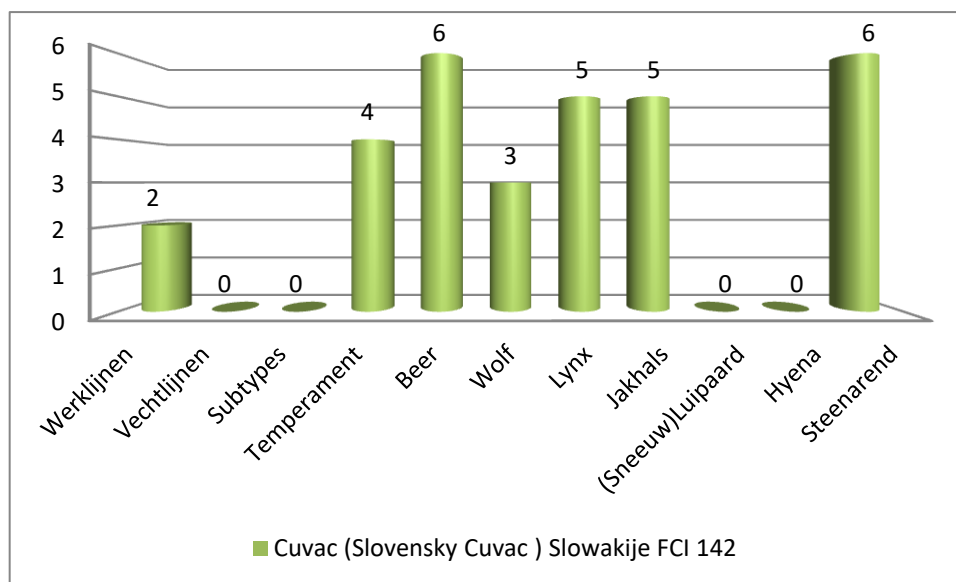

Tel: +31618973629

Email: canine.efficiency@gmail.com

Web: <https://www.canineefficiency.com>

KvK: 74452800

Cuvac

Canine Efficiency©

Raymond Dorgelo – Founder & owner

Tel: +31618973629