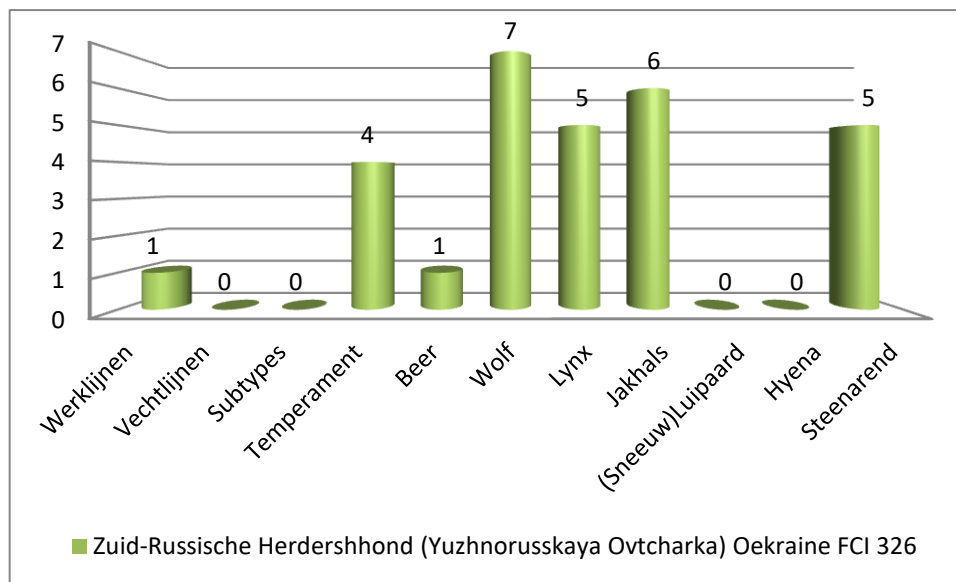

Zuid-Russische Herdershond