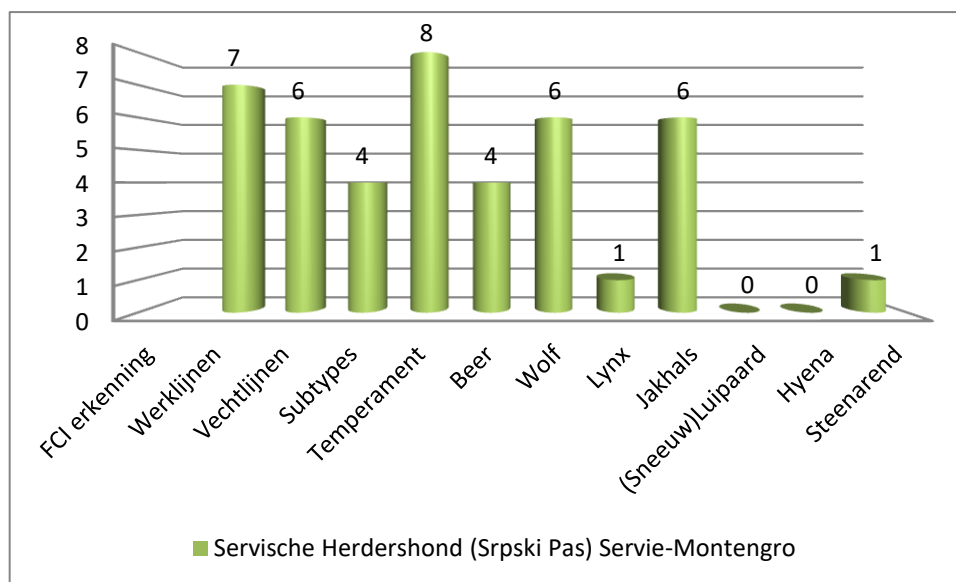

Canine Efficiency©

Raymond Dorgelo – Founder & owner

Tel: +31618973629

Email: canine.efficiency@gmail.com

Web: <https://www.canineefficiency.com>

KvK: 74452800

Servische Herdershond

Canine Efficiency©

Raymond Dorgelo – Founder & owner

Tel: +31618973629

Email: canine.efficiency@gmail.com

Web: <https://www.canineefficiency.com>

KvK: 74452800

Karst Herdershond

Canine Efficiency©

Raymond Dorgelo – Founder & owner