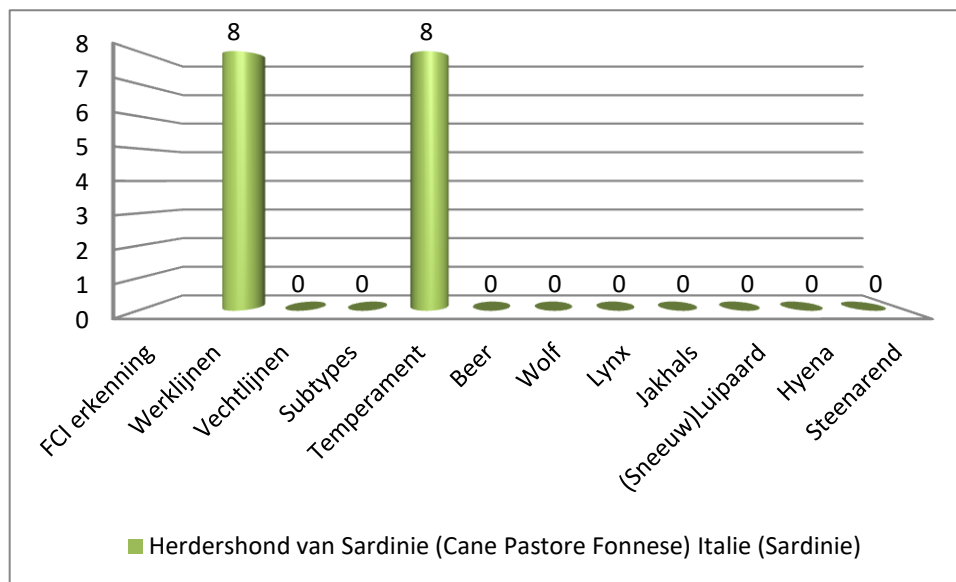

Herdershond van Sardinië