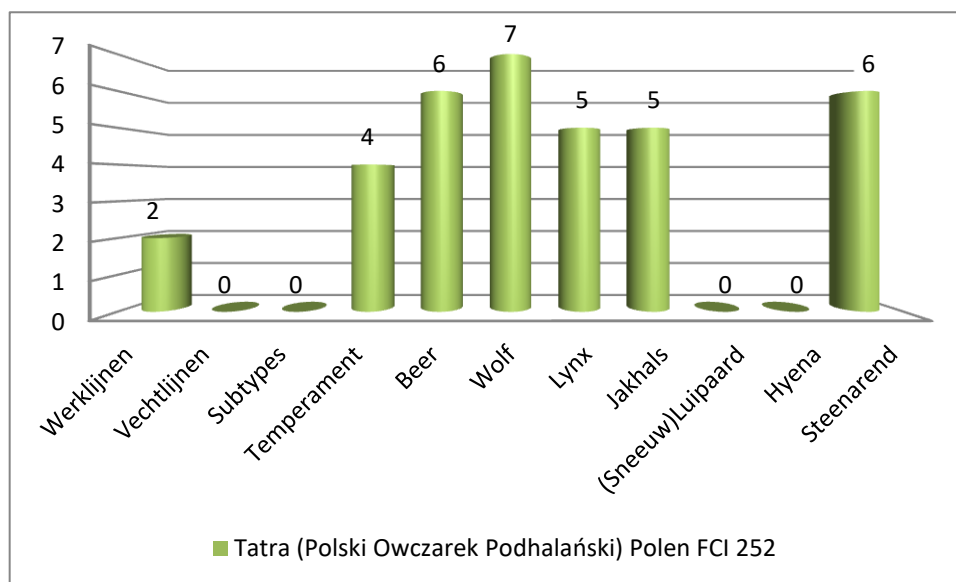

Canine Efficiency©

Raymond Dorgelo – Founder & owner

Tel: +31618973629

Email: canine.efficiency@gmail.com

Web: <https://www.canineefficiency.com>

KvK: 74452800

Tatra