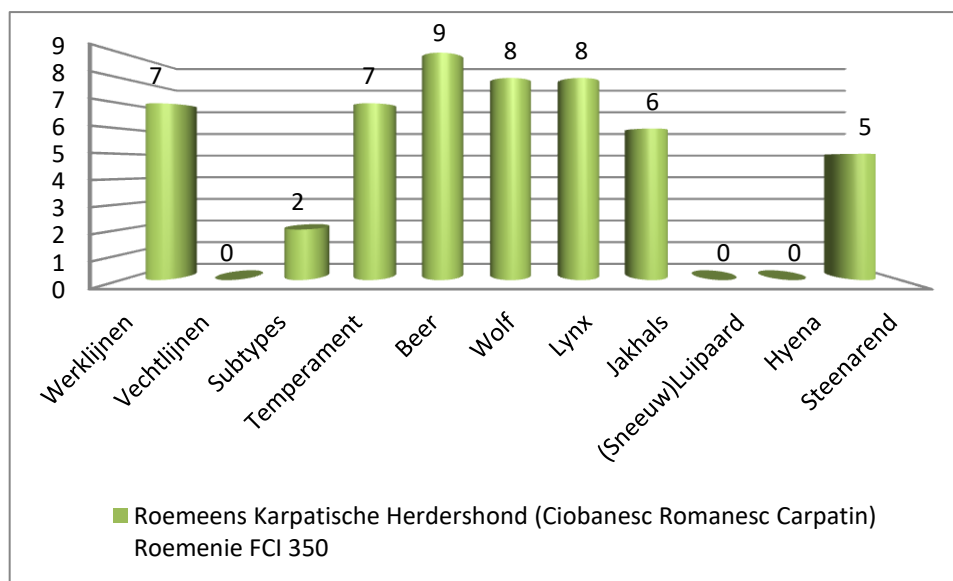

Tel: +31618973629

Email: canine.efficiency@gmail.com

Web: <https://www.canineefficiency.com>

KvK: 74452800

Roemeens Karpatische Herdershond

Canine Efficiency©

Raymond Dorgelo – Founder & owner

Tel: +31618973629