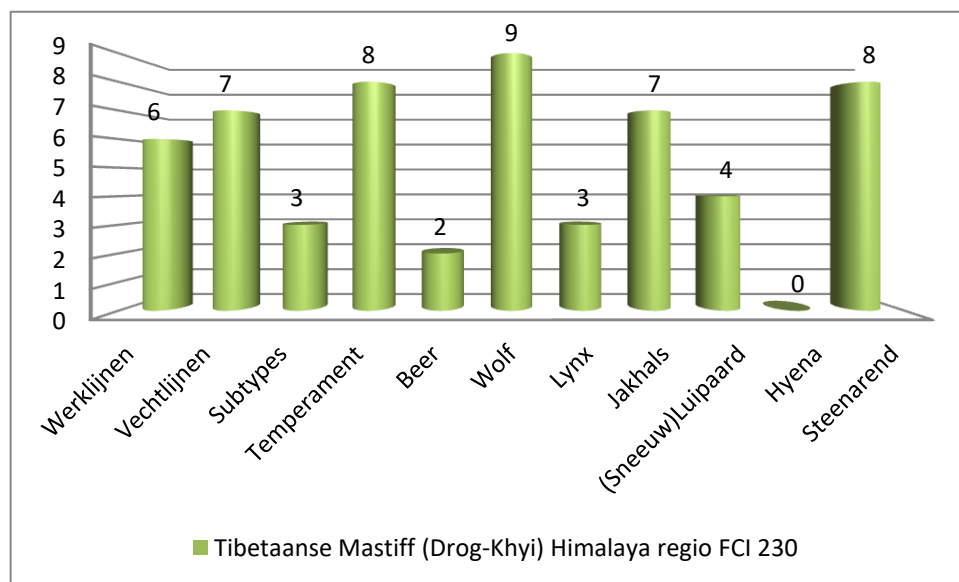

Tibetaanse Mastiff