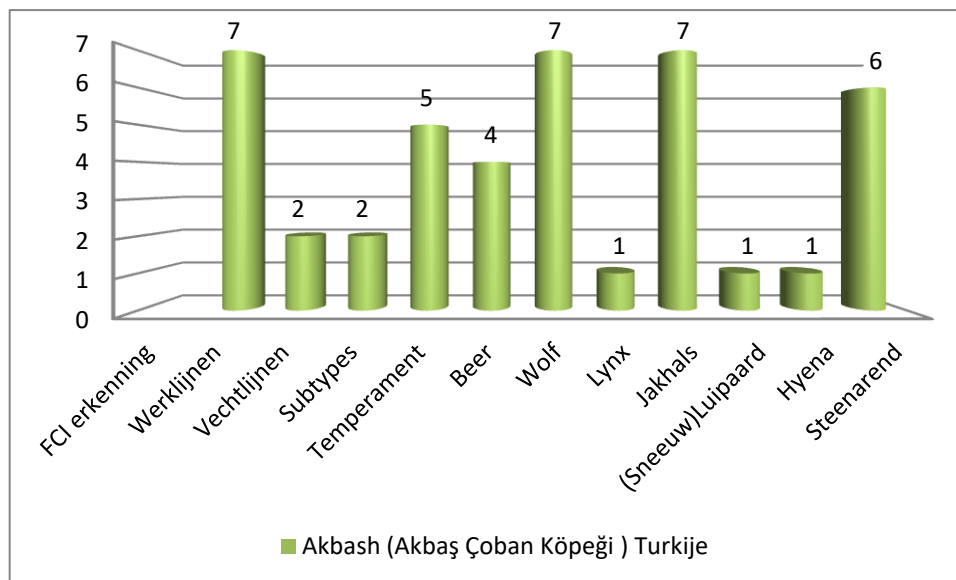

Canine Efficiency©

Raymond Dorgelo – Founder & owner

Tel: +31618973629

Email: canine.efficiency@gmail.com

Web: <https://www.canineefficiency.com>

KvK: 74452800

Akbash