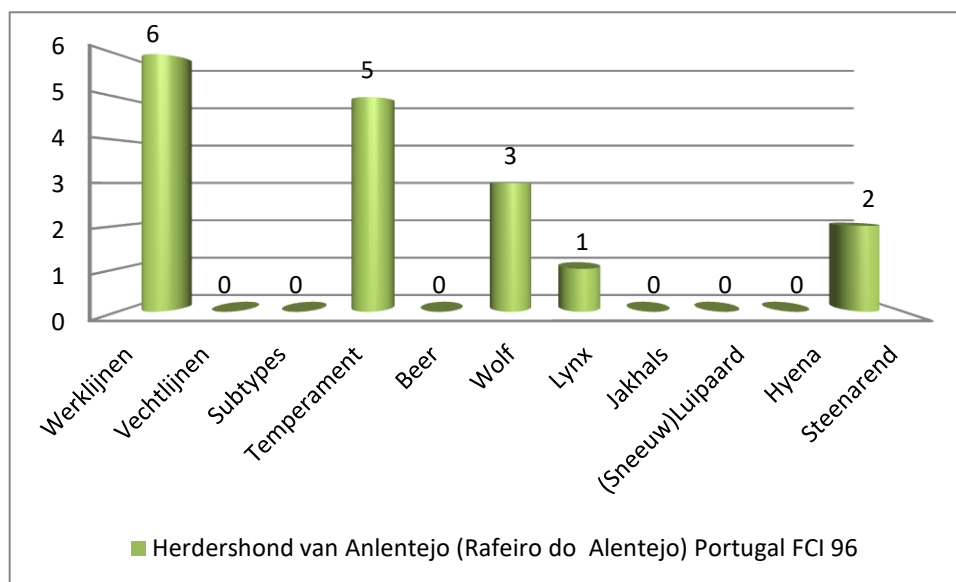

Raymond Dorgelo – Founder & owner

Tel: +31618973629

Email: canine.efficiency@gmail.com

Web: <https://www.canineefficiency.com>

KvK: 74452800

Herdershond van Anlentejo

Canine Efficiency©

Raymond Dorgelo – Founder & owner