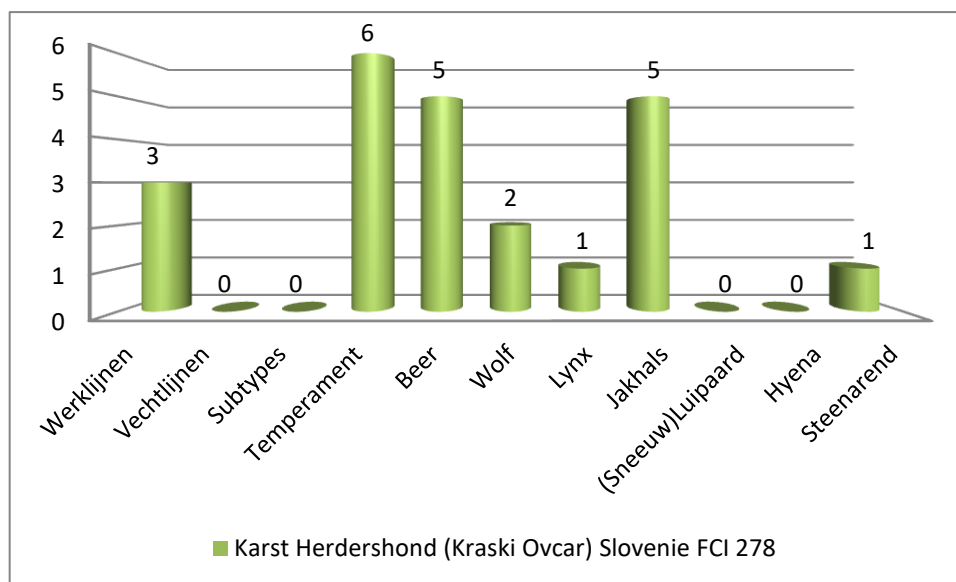

Raymond Dorgelo – Founder & owner

Tel: +31618973629

Email: canine.efficiency@gmail.com

Web: <https://www.canineefficiency.com>

KvK: 74452800

Karst Herdershond

Canine Efficiency©

Raymond Dorgelo – Founder & owner