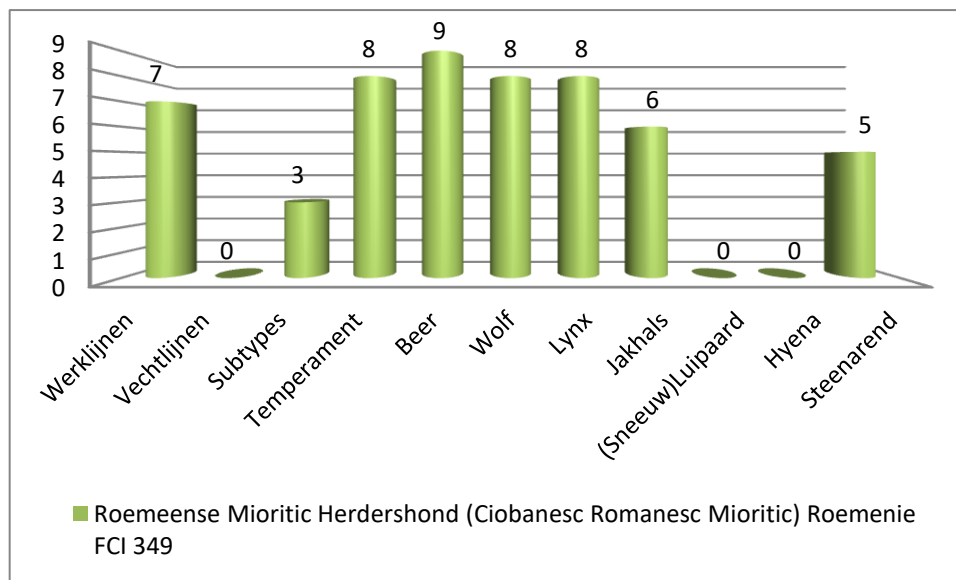

Roemeense Mioritic Herdershond