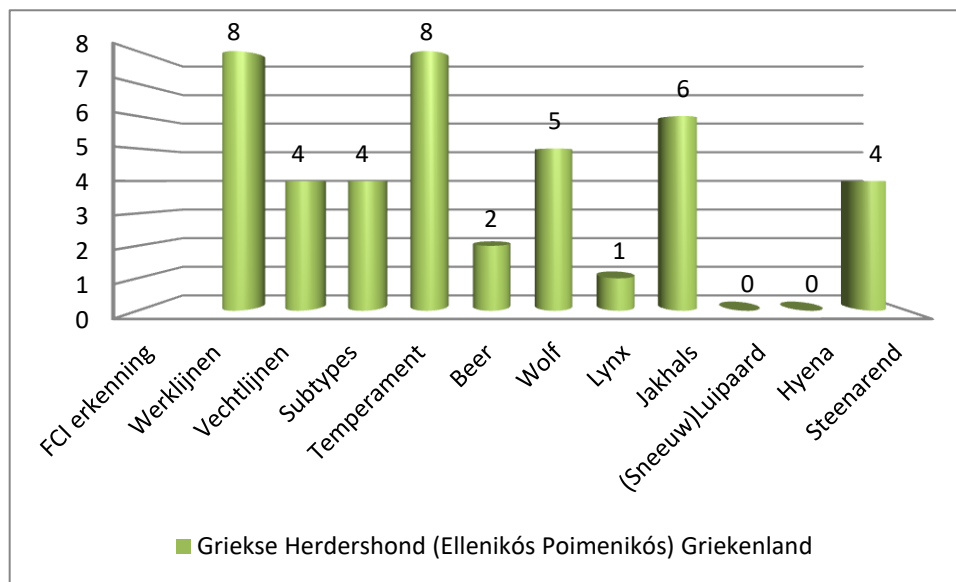

Griekse Herdershond