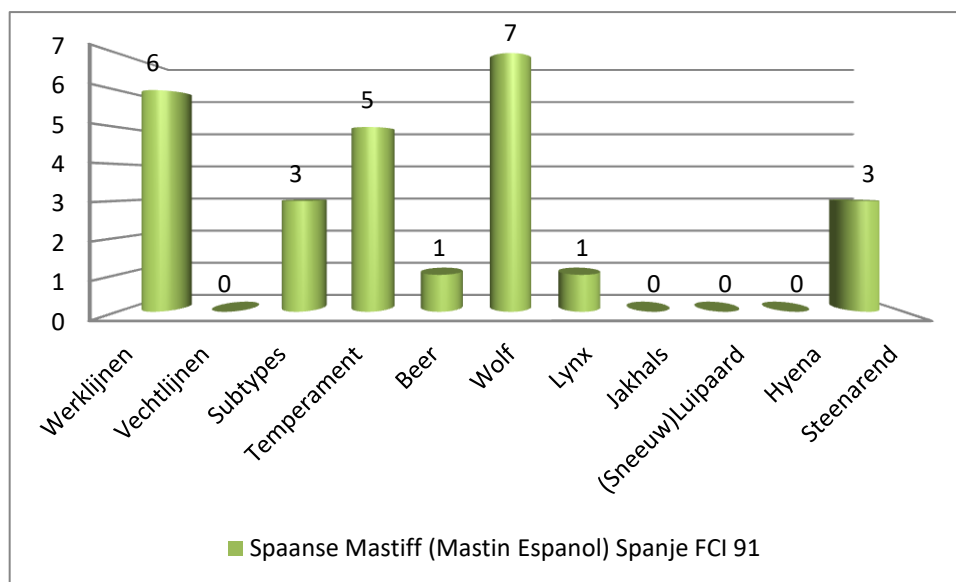

Spaanse Mastiff