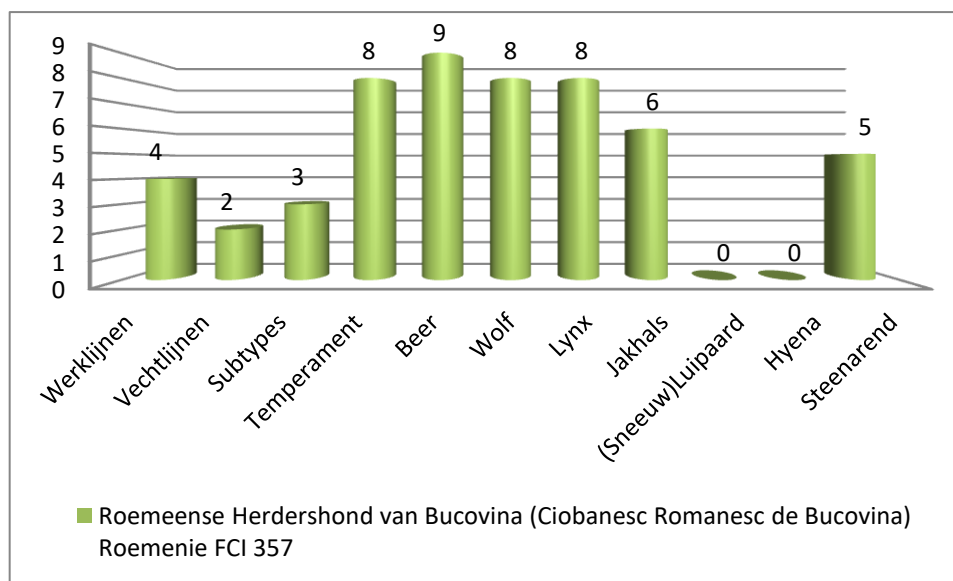

Roemeense Herdershond van Bucovina