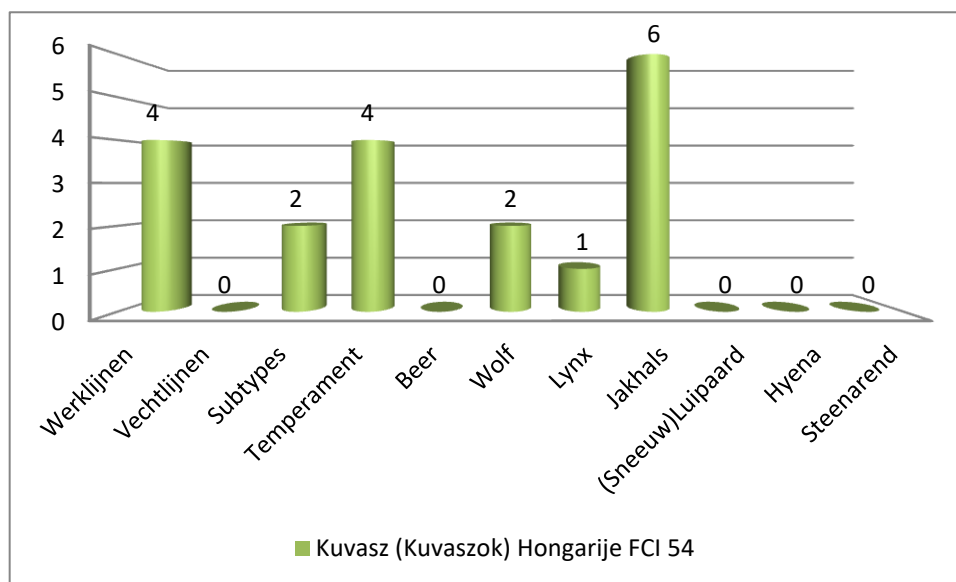

Canine Efficiency©

Raymond Dorgelo – Founder & owner

Tel: +31618973629

Email: canine.efficiency@gmail.com

Web: <https://www.canineefficiency.com>

KvK: 74452800

Kuvasz

Canine Efficiency©