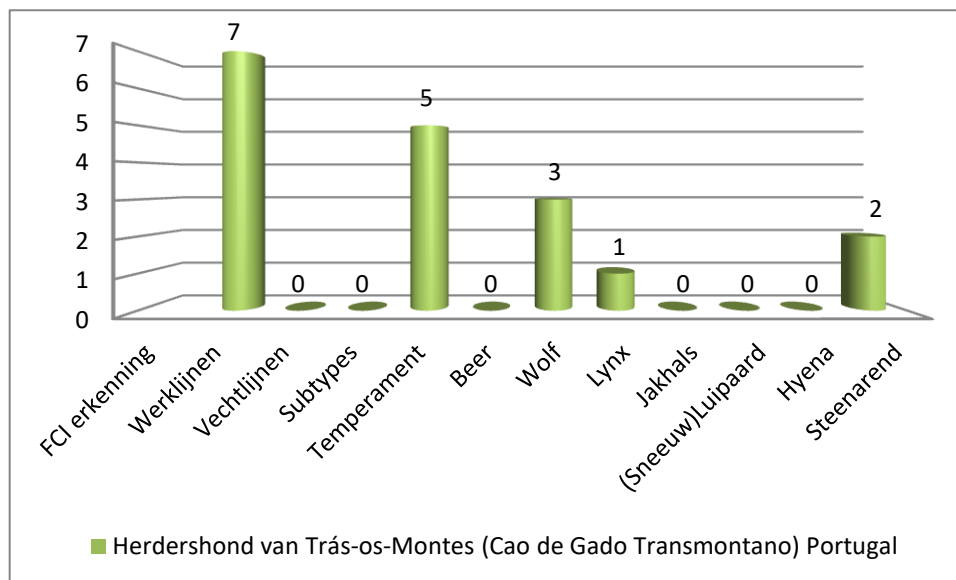

Canine Efficiency©

Raymond Dorgelo – Founder & owner

Tel: +31618973629

Email: canine.efficiency@gmail.com

Web: <https://www.canineefficiency.com>

KvK: 74452800

Herdershond van Trás-os-Montes

Canine Efficiency©