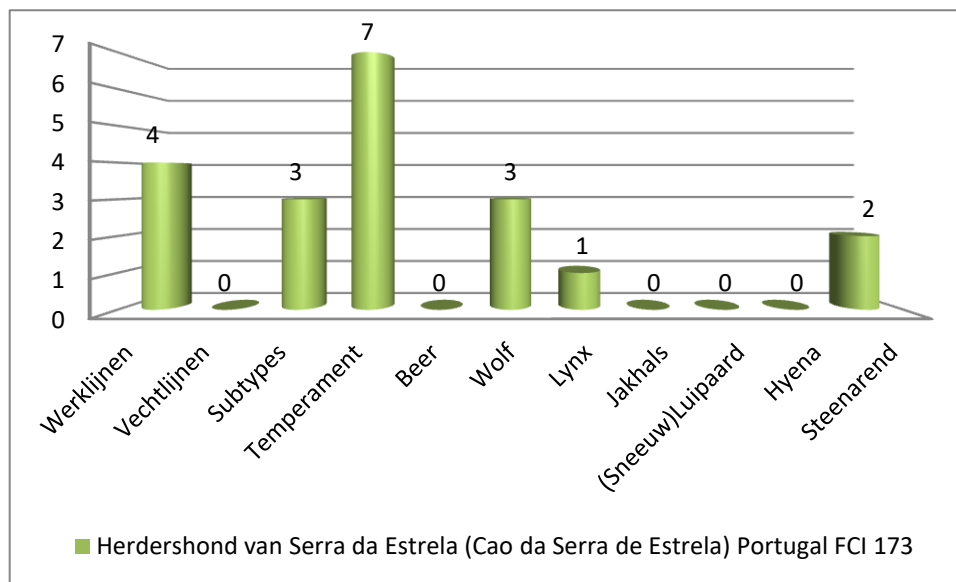

Herdershond van Serra da Estrela