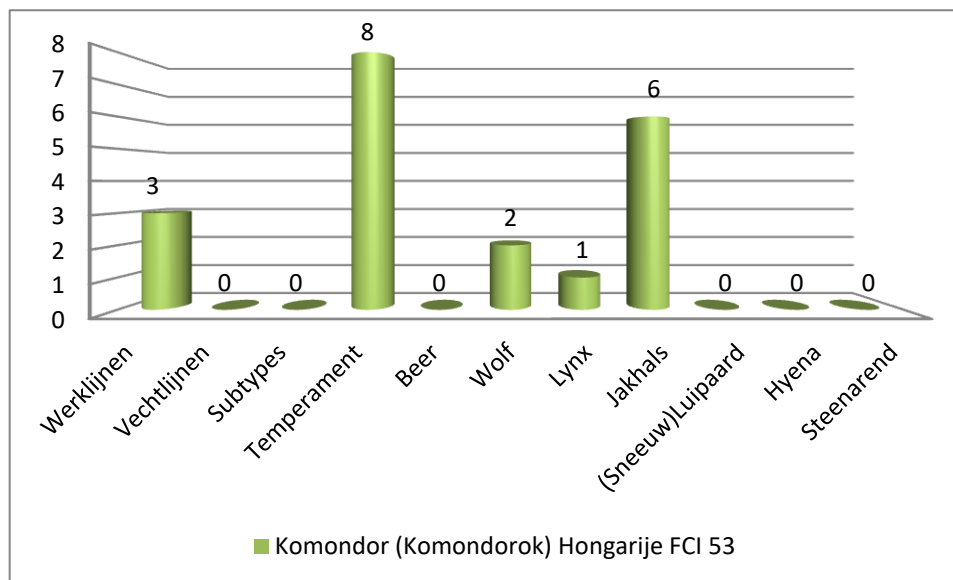

Tibetaanse Mastiff

Canine Efficiency©

Raymond Dorgelo – Founder & owner

Tel: +31618973629

Email: canine.efficiency@gmail.com

Web: <https://www.canineefficiency.com>

KvK: 74452800

Komondor