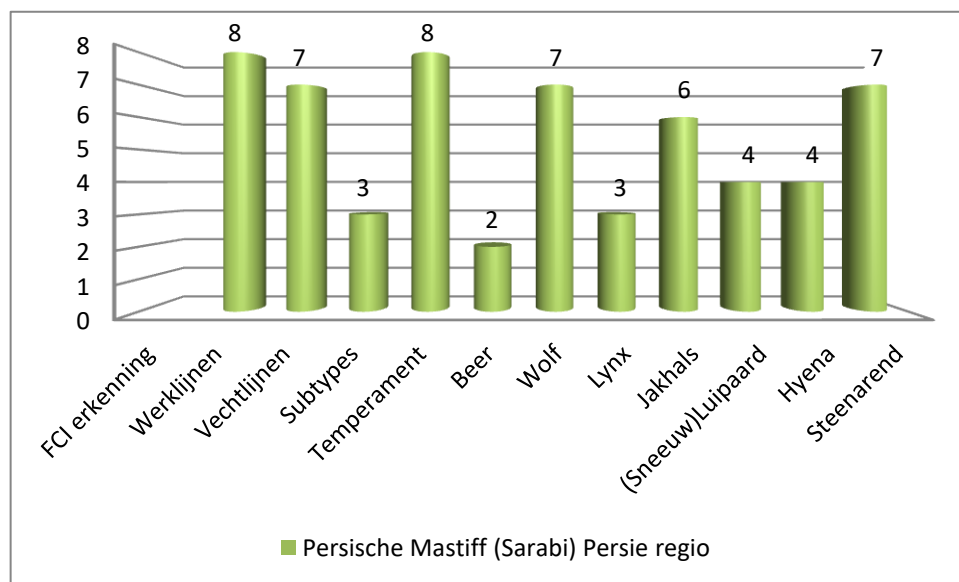

Persische Mastiff