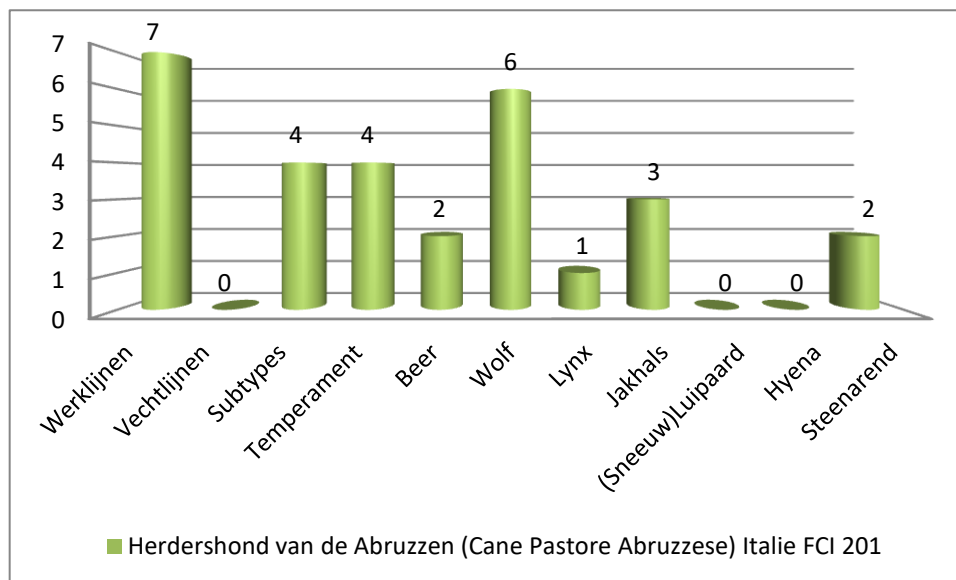

Raymond Dorgelo – Founder & owner

Tel: +31618973629

Email: canine.efficiency@gmail.com

Web: <https://www.canineefficiency.com>

KvK: 74452800

Herdershond van de Abruzzen

Canine Efficiency©

Raymond Dorgelo – Founder & owner